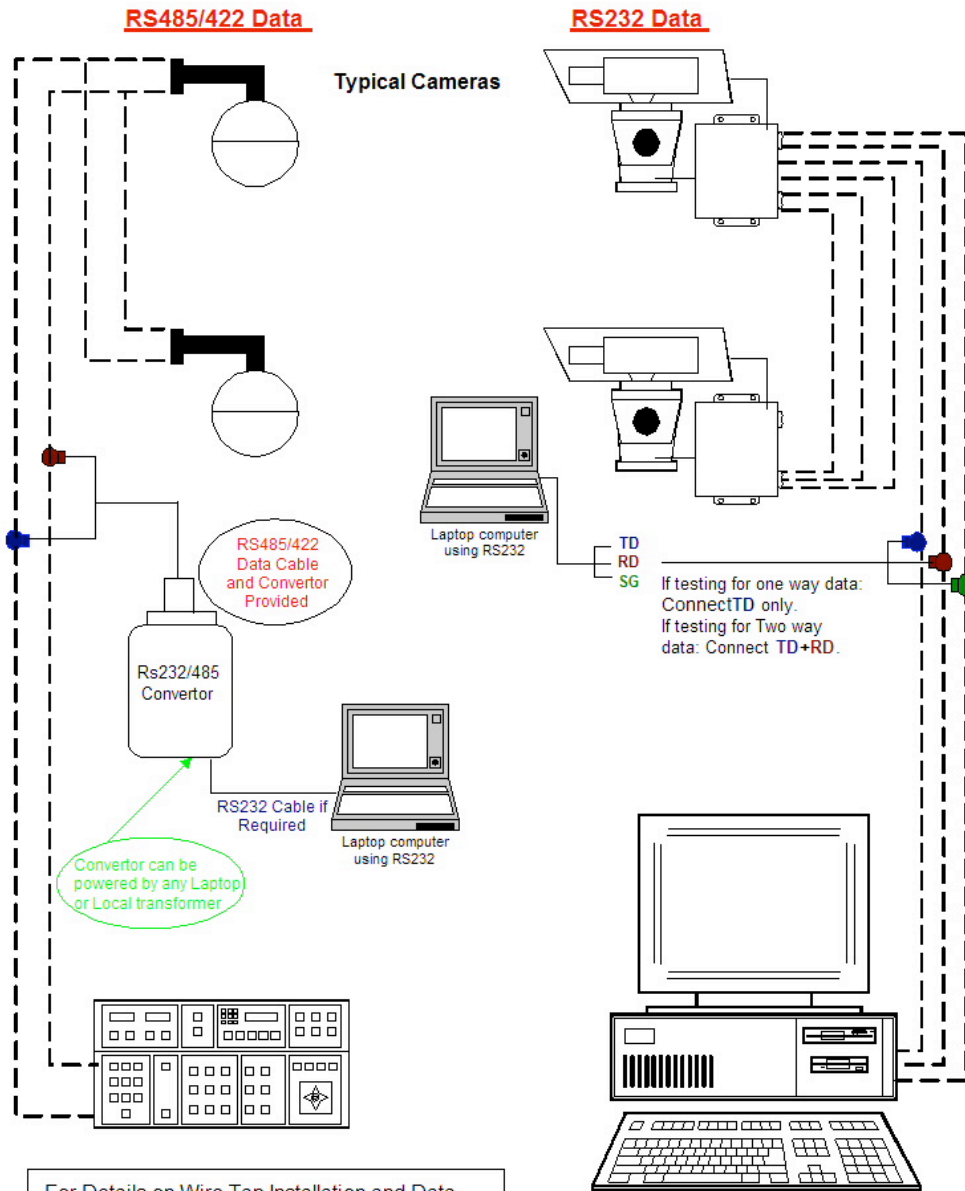

# APPLICATION NOTES (AN-CT-T-KT-001)

## Typical Application of The CAMTech Troubleshooting Kit

Application Notes 001ap 2/19/06

**CAMTech**

380 HARGRAVE ST  
INGLEWOOD, CA. 90302

CAMTECHTESTER.COM  
CAMTECH@PACBELL.NET

Application Note # AN-CT-T-KT-001