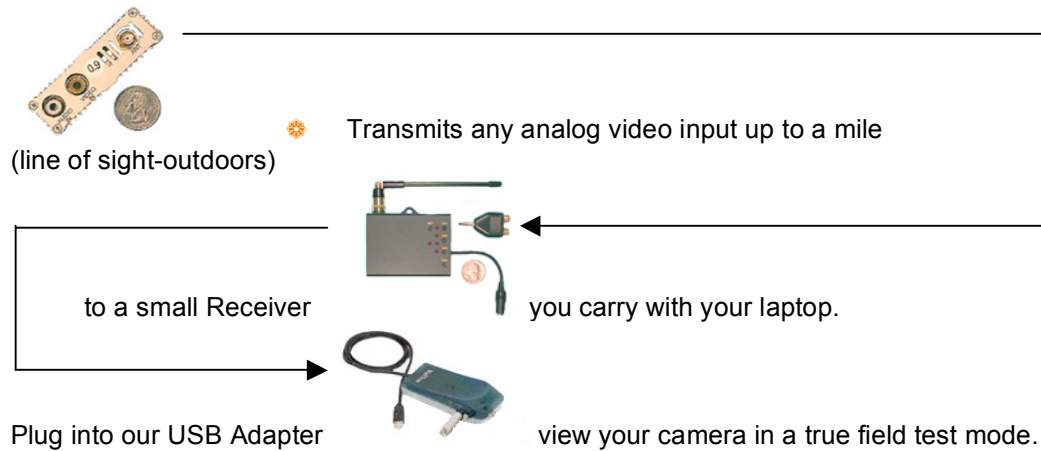

WIRELESS VIDEO KIT (CT-WS-KT-007)

Ctech Camera Integration Tools

A Division of CCTV Integration Parts

The WIRELESS VIDEO KIT (CT-WV-KT-007) provides a method for viewing Remotely Live Video from any analog switcher or your local camera directly on your Laptop Screen while testing with CAMTECH Lite or Pro Software.

- * Plugs into a USB port on a Windows computer
- * Provides a Composite Video connector for direct connection to your coax cable.
- * Draws its power from the USB connection -- a power adapter is not required.
- * Easy to carry -- weighs just 2 ounces.